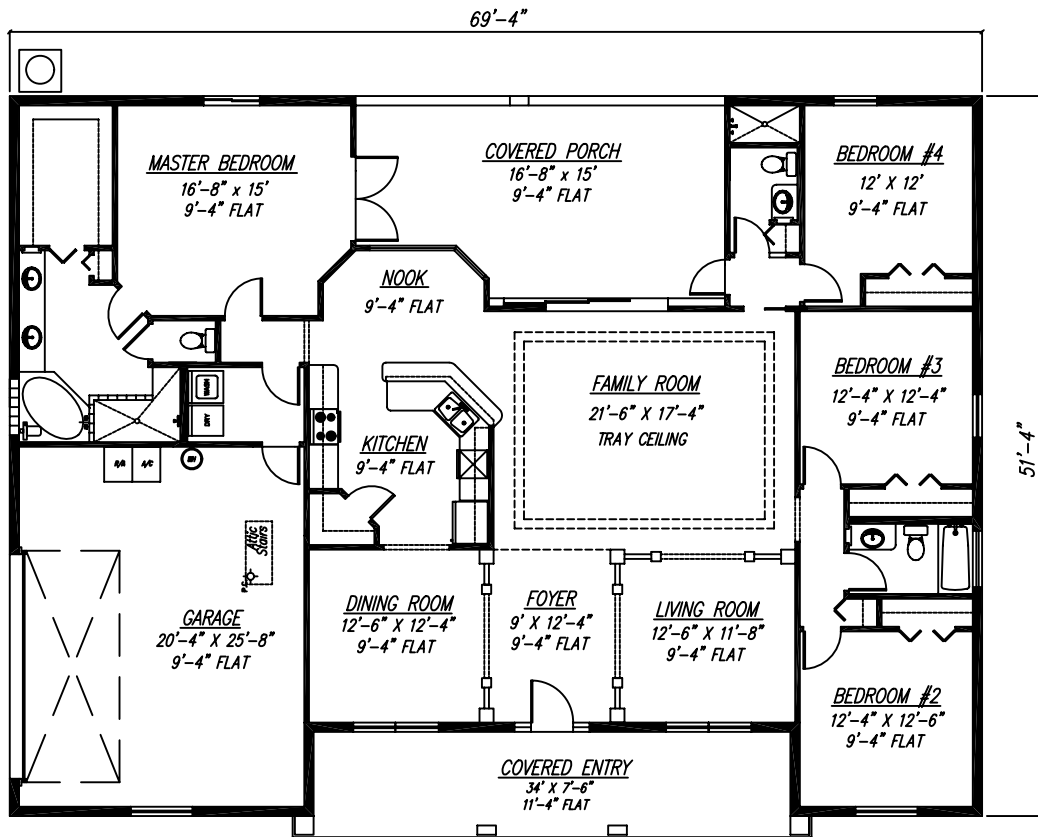

## AREA CALCULATIONS

LIVING	2,442 sq. ft.
ENTRY PORCH	253 sq. ft.
REAR PORCH	357 sq. ft.
GARAGE	557 sq. ft.
<b>TOTAL AREA</b>	<b>3609 sq. ft.</b>

CR C050227

All plans are artist's renderings and may vary somewhat in precise detail and dimensions. All measurements are approximate. Builder reserves the right to change or alter materials, specifications, dimensions and prices without prior notice.